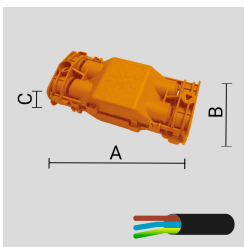

TULA Bollard (Model)

TECHNICAL INFORMATION

[IES Files](#) ↓

Watt	5W – 10W
Luminaire	Up to 525lm
CCT	3000K – 4000K
CRI	>80
Wiring	
LED life time	> 60000h - L80 - B20 (Ta 25°C)
Color	Grey - 16 / Aluminium - 21

ZINC-COATED AND PAINTED STEEL BASE PLATE WITH ZINC-COATED STEEL STUD BOLTS. 130 MM HIGH.

Arcluce Code **1099397X-16**

Code Ref.

TECHNICAL INFORMATION

Color Grey - 16

Weight 0.88 lb

IP68 LINEAR JOINT - 2 WAYS - 3 POLES.

Arcluce Code **1099409X**

Code Ref.

TECHNICAL INFORMATION

Weight 0.07 lb

JUNCTION BOX IP68 - 4 WAYS - 2/3 POLES.

Arcluce Code **1099259X**

Code Ref.

TECHNICAL INFORMATION

Weight 0.11 lb

GALVANIZED AND PAINTED STEEL BASE PLATE WITH GALVANIZED STEEL STUD BOLTS. 130 MM HIGH.

Arcluce Code **1099397X-21**

Code Ref.

TECHNICAL INFORMATION

Color Aluminium - 21

Weight 0.88 lb