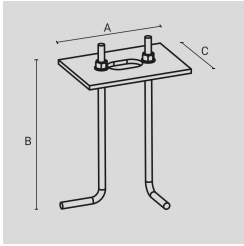

DESCRIPTION

VERSIONS *(Click on below link to configure your product)*

[comfort](#)

[performance](#)

Size:
5" 7/16
6" 13/32
23" 5/8 to 35" 7/16

Size:
4" 19/32
6" 13/32
23" 5/8 to 35" 7/16

OPTICS

See accessories in the next page

ZINC-COATED AND PAINTED STEEL BASE PLATE WITH ZINC-COATED STEEL STUD BOLTS. 130 MM HIGH.

Arcluce Code **1099397X-16**

Code Ref.

TECHNICAL INFORMATION

Color Grey - 16

Weight 0.88 lb

IP68 LINEAR JOINT - 2 WAYS - 3 POLES.

Arcluce Code **1099409X**

Code Ref.

TECHNICAL INFORMATION

Weight 0.07 lb

JUNCTION BOX IP68 - 4 WAYS - 2/3 POLES.

Arcluce Code **1099259X**

Code Ref.

TECHNICAL INFORMATION