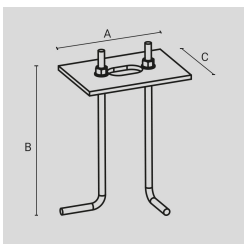

ZINC-COATED AND PAINTED STEEL BASE PLATE WITH ZINC-COATED STEEL STUD BOLTS. 130 MM HIGH.

Arcluce Code **1099397X-16**

Code Ref.

TECHNICAL INFORMATION

Color Grey - 16

Weight 0.88 lb

IP68 LINEAR JOINT - 2 WAYS - 3 POLES.

Arcluce Code **1099409X**

Code Ref.

TECHNICAL INFORMATION

Weight 0.07 lb

JUNCTION BOX IP68 - 4 WAYS - 2/3 POLES.

Arcluce Code **1099259X**

Code Ref.

TECHNICAL INFORMATION

Weight 0.11 lb

GALVANIZED AND PAINTED STEEL BASE PLATE WITH GALVANIZED STEEL STUD BOLTS. 130 MM HIGH.

Arcluce Code **1099397X-21**

Code Ref.

TECHNICAL INFORMATION

Color Aluminium - 21

Weight 0.88 lb