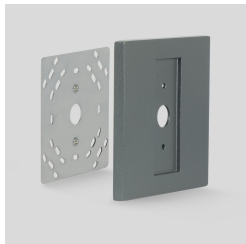

WALL PLATE TULA ANTHRACITE

Arcluce Code **X-TU-WPCUS-16**

Code Ref. **1099379X-16US**

TECHNICAL INFORMATION

Color Grey - 16

Weight 0.88 lb

WALL PLATE TULA ALUMINIUM

Arcluce Code **X-TU-WPCUS-21**

Code Ref. **1099379X-21US**