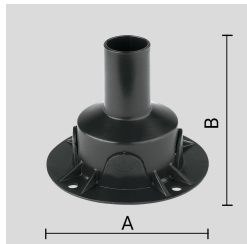

THERMOPLASTIC MATERIAL RECESSED INSTALLATION BOX.

Arcluce Code **1099223X**

Code Ref.

TECHNICAL INFORMATION

Weight 0.13 lb

STAINLESS STEEL AISI 316L INSTALLATION BOX.

Arcluce Code **1099221X**

Code Ref.