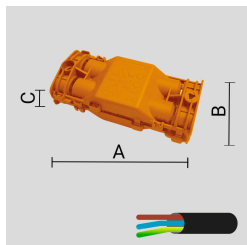

VERSIONS *(Click on below link to configure your product)*

[oneway](#)

[twoway](#)

[wide light - radial](#)

[oneway grazing illumination](#)

[twoway grazing illumination](#)

Size:
Ø 7" 3/32
4" 13/16
5" 5/16

Size:
Ø 7" 3/32
4" 13/16
5" 5/16

Size:
Ø 7" 3/32
4" 13/16
5" 5/16

Size:
Ø 7" 3/32
4" 13/16
5" 5/16

Size:
Ø 7" 3/32
4" 13/16
5" 5/16

[radial grazing illumination](#)

Size:
Ø 7" 3/32
4" 13/16
5" 5/16

OPTICS

See accessories in the next page

THERMOPLASTIC MATERIAL RECESSED INSTALLATION BOX.

Arcluce Code **1099208X**Code Ref. **O7795**

TECHNICAL INFORMATION

Weight 0.44 lb

JUNCTION BOX IP68 - 4 WAYS - 2/3 POLES.

Arcluce Code **1099259X**Code Ref. **O7932**

TECHNICAL INFORMATION

Weight 0.11 lb

IP68 LINEAR JOINT - 2 WAYS - 3 POLES.

Arcluce Code **1099409X**

Code Ref.

TECHNICAL INFORMATION

Weight 0.07 lb
