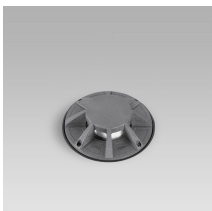

STONE180 short (Model)

TECHNICAL INFORMATION

[IES Files](#) ↓

Watt	10W
Luminaire	Up to 190lm
CCT	3000K – 4000K
CRI	>80
Wiring	
LED life time	> 60000h - L80 - B20 (Ta 25°C)
Color	Grey - 16 / Aluminium - 21

DESCRIPTION

VERSIONS *(Click on below link to configure your product)*

[oneway](#)

[two-way](#)

[wide light - radial](#)

[oneway grazing illumination](#)

[two-way grazing illumination](#)

Size:
Ø 7" 3/32
4" 13/16
5" 5/16

Size:
Ø 7" 3/32
4" 13/16
5" 5/16

Size:
Ø 7" 3/32
4" 13/16
5" 5/16

Size:
Ø 7" 3/32
4" 13/16
5" 5/16

Size:
Ø 7" 3/32
4" 13/16
5" 5/16

[radial grazing illumination](#)

Size:
Ø 7" 3/32
4" 13/16
5" 5/16

OPTICS

See accessories in the next page

IP68 LINEAR JOINT - 2 WAYS - 3 POLES.

Arcluce Code **1099409X**

Code Ref.

**TECHNICAL INFORMATION****Weight** 0.07 lb
