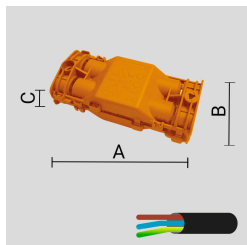

DESCRIPTION

VERSIONS *(Click on below link to configure your product)*

[oneway](#)

[two-way](#)

[wide light - radial](#)

[oneway grazing illumination](#)

[two-way grazing illumination](#)

Size:
Ø 7" 3/32
4" 13/16
5" 5/16

Size:
Ø 7" 3/32
4" 13/16
5" 5/16

Size:
Ø 7" 3/32
4" 13/16
5" 5/16

Size:
Ø 7" 3/32
4" 13/16
5" 5/16

Size:
Ø 7" 3/32
4" 13/16
5" 5/16

[radial grazing illumination](#)

Size:
Ø 7" 3/32
4" 13/16
5" 5/16

OPTICS

See accessories in the next page

THERMOPLASTIC MATERIAL RECESSED INSTALLATION BOX.

Arcluce Code **1099208X**Code Ref. **O7795****TECHNICAL INFORMATION****Weight** 0.44 lb

JUNCTION BOX IP68 - 4 WAYS - 2/3 POLES.

Arcluce Code **1099259X**Code Ref. **O7932****TECHNICAL INFORMATION****Weight** 0.11 lb

IP68 LINEAR JOINT - 2 WAYS - 3 POLES.

Arcluce Code **1099409X**

Code Ref.

**TECHNICAL INFORMATION****Weight** 0.07 lb
