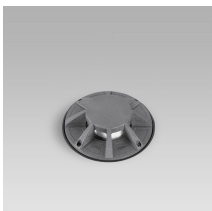

STONE180 short (Model)

TECHNICAL INFORMATION

[IES Files](#)

Watt	10W
Luminaire	Up to 190lm
CCT	3000K – 4000K
CRI	>80
Wiring	
LED life time	> 60000h - L80 - B20 (Ta 25°C)
Color	Grey - 16 / Aluminium - 21

DESCRIPTION

VERSIONS *(Click on below link to configure your product)*

[oneway](#)

[twoway](#)

[wide light - radial](#)

[oneway grazing illumination](#)

[twoway grazing illumination](#)

Size:
Ø 7" 3/32
4" 13/16
5" 5/16

Size:
Ø 7" 3/32
4" 13/16
5" 5/16

Size:
Ø 7" 3/32
4" 13/16
5" 5/16

Size:
Ø 7" 3/32
4" 13/16
5" 5/16

Size:
Ø 7" 3/32
4" 13/16
5" 5/16

[radial grazing illumination](#)

Size:
Ø 7" 3/32
4" 13/16
5" 5/16

OPTICS

See accessories in the next page

TECHNICAL INFORMATION

Weight 0.11 lb

IP68 LINEAR JOINT - 2 WAYS - 3 POLES.

Arcluce Code **1099409X**

Code Ref.

TECHNICAL INFORMATION

Weight 0.07 lb
