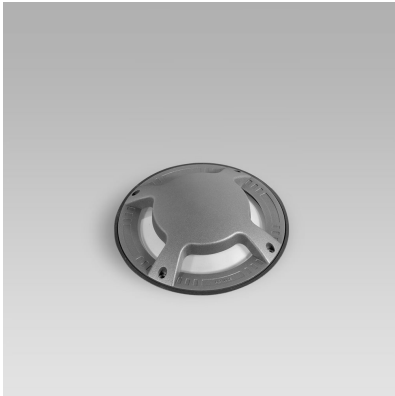

STONE180 short (Model)

TECHNICAL INFORMATION

[IES Files](#)

Watt	10W
Luminaire	Up to 190lm
CCT	3000K – 4000K
CRI	>80
Wiring	
LED life time	> 60000h - L80 - B20 (Ta 25°C)
Color	Grey - 16 / Aluminium - 21

DESCRIPTION

VERSIONS *(Click on below link to configure your product)*

[oneway](#)

[twoway](#)

[wide light - radial](#)

[oneway grazing illumination](#)

[twoway grazing illumination](#)

Size:
Ø 7" 3/32
4" 13/16
5" 5/16

Size:
Ø 7" 3/32
4" 13/16
5" 5/16

Size:
Ø 7" 3/32
4" 13/16
5" 5/16

Size:
Ø 7" 3/32
4" 13/16
5" 5/16

Size:
Ø 7" 3/32
4" 13/16
5" 5/16

[radial grazing illumination](#)

Size:
Ø 7" 3/32
4" 13/16
5" 5/16

OPTICS

See accessories in the next page

TECHNICAL INFORMATION

Weight 0.11 lb

IP68 LINEAR JOINT - 2 WAYS - 3 POLES.

Arcluce Code **1099409X**

Code Ref.

TECHNICAL INFORMATION

Weight 0.07 lb
