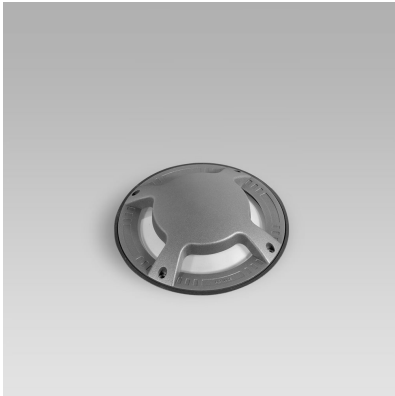

STONE180 short (Model)

TECHNICAL INFORMATION

[IES Files](#) ↓

Watt	10W
Luminaire	Up to 190lm
CCT	3000K – 4000K
CRI	>80
Wiring	
LED life time	> 60000h - L80 - B20 (Ta 25°C)
Color	Grey - 16 / Aluminium - 21

DESCRIPTION

VERSIONS *(Click on below link to configure your product)*

[oneway](#)

[two-way](#)

[wide light - radial](#)

[oneway grazing illumination](#)

[two-way grazing illumination](#)

Size:
Ø 7" 3/32
4" 13/16
5" 5/16

Size:
Ø 7" 3/32
4" 13/16
5" 5/16

Size:
Ø 7" 3/32
4" 13/16
5" 5/16

Size:
Ø 7" 3/32
4" 13/16
5" 5/16

Size:
Ø 7" 3/32
4" 13/16
5" 5/16

[radial grazing illumination](#)

Size:
Ø 7" 3/32
4" 13/16
5" 5/16

OPTICS

See accessories in the next page

IP68 LINEAR JOINT - 2 WAYS - 3 POLES.

Arcluce Code **1099409X**

Code Ref.

**TECHNICAL INFORMATION****Weight** 0.07 lb
