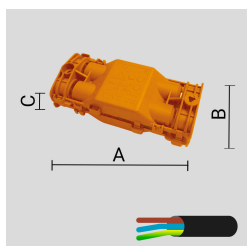

[stainless steel trim](#)

Size:

Ø 1" 3/8

2" 3/8

OPTICS

See accessories in the next page

IP68 LINEAR JOINT - 2 WAYS - 2 POLES.

Arcluce Code **1099408X**

Code Ref.

TECHNICAL INFORMATION

Weight 0.07 lb

JUNCTION BOX IP68 - 4 WAYS - 2/3 POLES.

Arcluce Code **1099259X**

Code Ref.

TECHNICAL INFORMATION

Weight 0.11 lb
