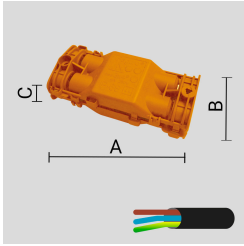

RAY110 short (Model)

TECHNICAL INFORMATION

[IES Files](#) ↓

Watt	4W
Luminaire	Up to 575lm
CCT	3000K – RGBW
CRI	>80
Wiring	
LED life time	> 60000h - L80 - B20 (Ta 25°C)
Color	Aluminium - 21 / Stainless Steel - 30 / White - 11

DESCRIPTION

VERSIONS *(Click on below link to configure your product)*

[round trim stainless steel](#)

Size:
Ø 4" 11/16
2" 11/16

[squared trim stainless steel](#)

Size:
Ø 4" 23/32
2" 11/16

[die-cast aluminium trim](#)

Size:
Ø 4" 23/32
2" 11/16

OPTICS

See accessories in the next page

JUNCTION BOX IP68 - 4 WAYS - 2/3 POLES.

Arcluce Code **1099259X**
Code Ref.

TECHNICAL INFORMATION

Weight 0.11 lb

IP68 LINEAR JOINT - 2 WAYS - 2 POLES.

Arcluce Code **1099408X**
Code Ref.

TECHNICAL INFORMATION

Weight 0.07 lb

JUNCTION BOX IP68 - 4 WAYS - 4/5 POLES.

Arcluce Code **1099407X**
Code Ref.

TECHNICAL INFORMATION

Weight 0.18 lb

Arcluce Code **1098009X**
Code Ref.