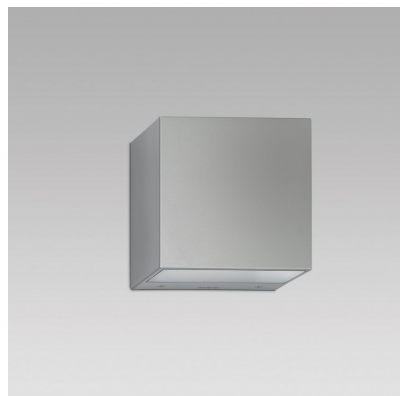

PIXOL200 (Model)

TECHNICAL INFORMATION

[IES Files](#)

Watt	12W – 68W
Luminaire	Up to 7000lm
CCT	3000K – RGBW
CRI	>80
Wiring	
LED life time	> 60000h - L80 - B20 (Ta 25°C)
Color	White - 11 / Aluminium - 21 / Grey - 16

DESCRIPTION

VERSIONS *(Click on below link to configure your product)*

[oneway](#)

[twoway](#)

Size:

Size:

7" 7/8

7" 7/8

5" 1/2

5" 1/2

7" 7/8

7" 7/8

OPTICS

See accessories in the next page

BASE PLATE FOR WALL/CEILING APPLICATION FOR SIDE ENTRY OF POWER CABLE - WHITE

Arcluce Code **1099627X-11**

Code Ref.

**TECHNICAL INFORMATION****Color** White - 11**Weight** 1.76 lb

ADAPTER PLATE FOR INSTALLATION ON ELECTRICAL BOXES.

Arcluce Code **1099628X**

Code Ref.

**TECHNICAL INFORMATION****Weight** 1.1 lb

BASE PLATE FOR WALL/CEILING APPLICATION FOR SIDE ENTRY OF POWER CABLE - ALUMINIUM (RAL 9005)