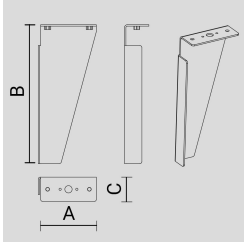

DESCRIPTION

VERSIONS *(Click on below link to configure your product)*

IK08

 0.21 ft²

[performance](#)

Size:

7" 7/8

4" 17/32

5" 29/32

OPTICS

See accessories in the next page

AISI 316L STAINLESS STEEL PEG.

Arcluce Code **1099329X**Code Ref. **W9074****TECHNICAL INFORMATION****Weight** 0.66 lb

THERMOPLASTIC MATERIAL PEG.

Arcluce Code **1099257X**Code Ref. **W9970****TECHNICAL INFORMATION****Weight** 0.11 lb
