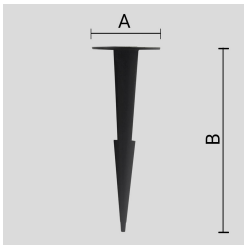

DESCRIPTION

VERSIONS *(Click on below link to configure your product)*

IK08

 0.21 ft²

[performance](#)

Size:

7" 7/8

4" 17/32

5" 29/32

OPTICS

See accessories in the next page

AISI 316L STAINLESS STEEL PEG.

Arcluce Code **1099329X**Code Ref. **W9074****TECHNICAL INFORMATION****Weight** 0.66 lb

THERMOPLASTIC MATERIAL PEG.

Arcluce Code **1099257X**Code Ref. **W9970****TECHNICAL INFORMATION****Weight** 0.11 lb
