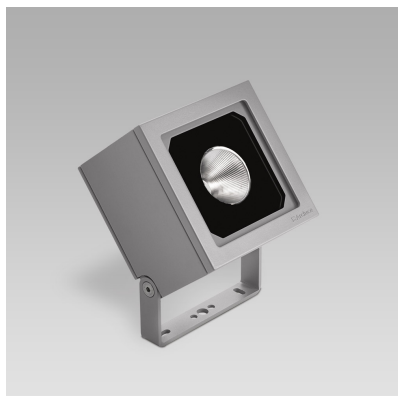

PIXOL150 (Model)

TECHNICAL INFORMATION

[IES Files](#) ↓

Watt	31W
Luminaire	Up to 3250lm
CCT	3000K – 4000K
CRI	>80
Wiring	
LED life time	> 60000h - L80 - B20 (Ta 25°C)
Color	Grey - 16 / Aluminium - 21 / Corten - 23

DESCRIPTION

VERSIONS *(Click on below link to configure your product)*

IK08

 0.21 ft²

[performance](#)

Size:

7" 7/8

4" 17/32

5" 29/32

OPTICS

See accessories in the next page

AISI 316L STAINLESS STEEL PEG.

Arcluce Code **1099329X**Code Ref. **W9074****TECHNICAL INFORMATION****Weight** 0.66 lb

THERMOPLASTIC MATERIAL PEG.

Arcluce Code **1099257X**Code Ref. **W9970****TECHNICAL INFORMATION****Weight** 0.11 lb
