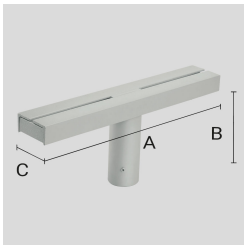

VERSIONS *(Click on below link to configure your product)*

[2 modules](#)

Size:
15" 21/32
18" 5/32
8" 7/16

[3 modules](#)

Size:
23" 17/32
18" 5/32
8" 7/16

[4 modules](#)

Size:
15" 21/32
21" 15/16
10" 1/32

[6 modules](#)

Size:
23" 17/32
21" 15/16
10" 1/32

OPTICS

See accessories in the next page

PAINTED STEEL FLOODLIGHT-SUPPORTING BRACKET, FOR Ø 60 MM POLE.

Arcluce Code **1099153X-16**Code Ref. **W8954-16****TECHNICAL INFORMATION****Color** Grey - 16**Weight** 7.17 lb

PAINTED STEEL FLOODLIGHT-SUPPORTING BRACKET, FOR Ø 60 MM POLE.

Arcluce Code **1099153X-21**Code Ref. **W8954-21****TECHNICAL INFORMATION****Color** Aluminium - 21**Weight** 7.17 lbArcluce Code **1098009X**