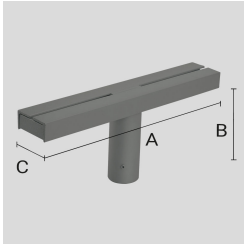

VERSIONS *(Click on below link to configure your product)*

[2 modules](#)

Size:
15" 21/32
18" 5/32
8" 7/16

[3 modules](#)

Size:
23" 17/32
18" 5/32
8" 7/16

[4 modules](#)

Size:
15" 21/32
21" 15/16
10" 1/32

[6 modules](#)

Size:
23" 17/32
21" 15/16
10" 1/32

OPTICS

See accessories in the next page

PAINTED STEEL FLOODLIGHT-SUPPORTING BRACKET, FOR Ø 60 MM POLE.

Arcluce Code **1099153X-16**Code Ref. **W8954-16****TECHNICAL INFORMATION****Color** Grey - 16**Weight** 7.17 lb

PAINTED STEEL FLOODLIGHT-SUPPORTING BRACKET, FOR Ø 60 MM POLE.

Arcluce Code **1099153X-21**Code Ref. **W8954-21****TECHNICAL INFORMATION****Color** Aluminium - 21**Weight** 7.17 lbArcluce Code **1098009X**