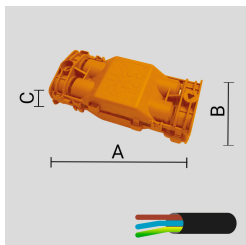

KLOU76 (Model)

TECHNICAL INFORMATION

[IES Files](#) ↓

Watt	8W
Luminaire	Up to 550lm
CCT	3000K – 4000K
CRI	>80
Wiring	
LED life time	> 60000h - L80 - B20 (Ta 25°C)
Color	Green - 15 / Black - 12 / Grey - 16 / Aluminium - 21 / Corten - 23

DESCRIPTION

VERSIONS *(Click on below link to configure your product)*

[radial](#)

[oneway](#)

Size:
Ø 3"
20" 9/32 to 28" 5/32

Size:
Ø 3"
20" 9/32 to 28" 5/32

OPTICS

See accessories in the next page

HOT-DIPPED ZINC-COATED STEEL BASEMENT FOR GROUND ANCHORING.

Arcluce Code **1099334X**Code Ref. **S7791-31****TECHNICAL INFORMATION****Color** Chrome - 31**Weight** 3.75 lb

JUNCTION BOX IP68 - 4 WAYS - 2/3 POLES.

Arcluce Code **1099259X**Code Ref. **O7932****TECHNICAL INFORMATION****Weight** 0.11 lb