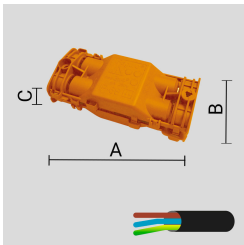

TECHNICAL INFORMATION

Weight 0.11 lb