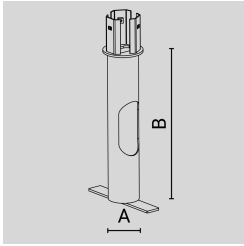

## VERSIONS *(Click on below link to configure your product)*

[radial](#)

[oneway](#)

Size:  
Ø 3"  
20" 9/32 to 28" 5/32

Size:  
Ø 3"  
20" 9/32 to 28" 5/32

## OPTICS

See accessories in the next page

**HOT-DIPPED ZINC-COATED STEEL BASEMENT FOR GROUND ANCHORING.**Arcluce Code **1099334X**

Code Ref.

**TECHNICAL INFORMATION****Color** Chrome - 31**Weight** 3.75 lb**JUNCTION BOX IP68 - 4 WAYS - 2/3 POLES.**Arcluce Code **1099259X**