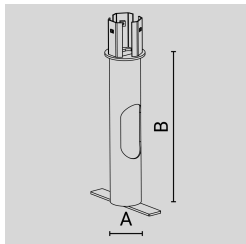

KLOU76 (Model)

TECHNICAL INFORMATION

[IES Files](#) ↓

Watt	8W
Luminaire	Up to 550lm
CCT	3000K – 4000K
CRI	>80
Wiring	
LED life time	> 60000h - L80 - B20 (Ta 25°C)
Color	Green - 15 / Black - 12 / Grey - 16 / Aluminium - 21 / Corten - 23

DESCRIPTION

VERSIONS *(Click on below link to configure your product)*

[radial](#)

[oneway](#)

Size:
Ø 3"
20" 9/32 to 28" 5/32

Size:
Ø 3"
20" 9/32 to 28" 5/32

OPTICS

See accessories in the next page

HOT-DIPPED ZINC-COATED STEEL BASEMENT FOR GROUND ANCHORING.

Arcluce Code **1099334X**Code Ref. **S7791-31****TECHNICAL INFORMATION****Color** Chrome - 31**Weight** 3.75 lb

JUNCTION BOX IP68 - 4 WAYS - 2/3 POLES.

Arcluce Code **1099259X**Code Ref. **O7932****TECHNICAL INFORMATION****Weight** 0.11 lb