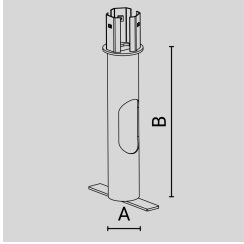

KLOU76 (Model)

TECHNICAL INFORMATION

[IES Files](#)

Watt	8W
Luminaire	Up to 550lm
CCT	3000K – 4000K
CRI	>80
Wiring	
LED life time	> 60000h - L80 - B20 (Ta 25°C)
Color	Green - 15 / Black - 12 / Grey - 16 / Aluminium - 21 / Corten - 23

DESCRIPTION

VERSIONS *(Click on below link to configure your product)*

[radial](#)

[oneway](#)

Size:
Ø 3"
20" 9/32 to 28" 5/32

Size:
Ø 3"
20" 9/32 to 28" 5/32

OPTICS

See accessories in the next page

HOT-DIPPED ZINC-COATED STEEL BASEMENT FOR GROUND ANCHORING.Arcluce Code **1099334X**

Code Ref.

**TECHNICAL INFORMATION****Color** Chrome - 31**Weight** 3.75 lb**JUNCTION BOX IP68 - 4 WAYS - 2/3 POLES.**Arcluce Code **1099259X**

Code Ref.

**TECHNICAL INFORMATION****Weight** 0.11 lb