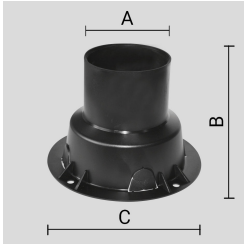

VERSIONS *(Click on below link to configure your product)*

[trim above the ground](#)

[trim flush with ground](#)

Size:
 Ø 4" 13/32
 5" 9/32
 7" 15/32

Size:
 Ø 3" 29/32
 5" 9/32

OPTICS

See accessories in the next page

THERMOPLASTIC MATERIAL RECESSED INSTALLATION BOX.

Arcluce Code **1099330X**

Code Ref.

**TECHNICAL INFORMATION****Weight** 0.44 lb

THERMOPLASTIC MATERIAL RECESSED INSTALLATION BOX.

Arcluce Code **1099331X**

Code Ref.

**TECHNICAL INFORMATION****Weight** 0.33 lb

PAINTED ALUMINIUM HONEYCOMB LOUVRE. TO BE ORDERED TOGETHER WITH THE LUMINAIRE.

Arcluce Code **1099341X-12**

Code Ref.

**TECHNICAL INFORMATION****Color** Black - 12

Weight 0.11 lb

IP68 LINEAR JOINT - 2 WAYS - 2 POLES.

Arcluce Code **1099408X**

Code Ref.

**TECHNICAL INFORMATION****Weight** 0.07 lb

JUNCTION BOX IP68 - 4 WAYS - 2/3 POLES.

Arcluce Code **1099259X**

Code Ref.