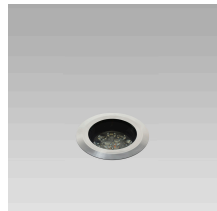

INGROUND90 (Model)

TECHNICAL INFORMATION

[IES Files](#) ↓

Watt	4W – 12W
Luminaire	Up to 1650lm
CCT	3000K – RGBW
CRI	>80
Wiring	
LED life time	> 60000h - L80 - B20 (Ta 25°C)
Color	Stainless Steel - 30

DESCRIPTION

VERSIONS *(Click on below link to configure your product)*

[trim above the ground](#)

[trim flush with ground](#)

Size:
 Ø 4" 13/32
 5" 9/32
 7" 15/32

Size:
 Ø 3" 29/32
 5" 9/32

OPTICS

See accessories in the next page

THERMOPLASTIC MATERIAL RECESSED INSTALLATION BOX.

Arcluce Code **1099330X**

Code Ref.

**TECHNICAL INFORMATION****Weight** 0.44 lb

THERMOPLASTIC MATERIAL RECESSED INSTALLATION BOX.

Arcluce Code **1099331X**

Code Ref.

**TECHNICAL INFORMATION****Weight** 0.33 lb

PAINTED ALUMINIUM HONEYCOMB LOUVRE. TO BE ORDERED TOGETHER WITH THE LUMINAIRE.

Arcluce Code **1099341X-12**

Code Ref.

**TECHNICAL INFORMATION****Color** Black - 12