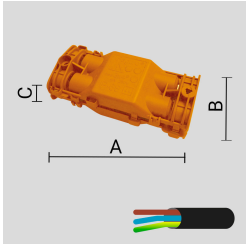

Code Ref.

**TECHNICAL INFORMATION****Weight** 0.33 lb

PAINTED ALUMINIUM HONEYCOMB LOUVRE. TO BE ORDERED TOGETHER WITH THE LUMINAIRE.

Arcluce Code **1099341X-12**

Code Ref.

**TECHNICAL INFORMATION****Color** Black - 12

Weight 0.11 lb

IP68 LINEAR JOINT - 2 WAYS - 2 POLES.

Arcluce Code **1099408X**

Code Ref.

**TECHNICAL INFORMATION****Weight** 0.07 lb

JUNCTION BOX IP68 - 4 WAYS - 2/3 POLES.

Arcluce Code **1099259X**

Code Ref.