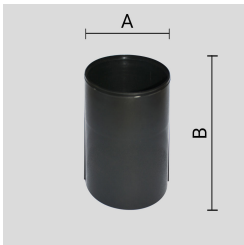

VERSIONS *(Click on below link to configure your product)*

[trim above the ground](#)

[trim flush with ground](#)

Size:
 Ø 4" 13/32
 5" 9/32
 7" 15/32

Size:
 Ø 3" 29/32
 5" 9/32

OPTICS

See accessories in the next page

THERMOPLASTIC MATERIAL RECESSED INSTALLATION BOX.

Arcluce Code **1099330X**
Code Ref. **O6790**

**TECHNICAL INFORMATION**

Weight 0.44 lb

THERMOPLASTIC MATERIAL RECESSED INSTALLATION BOX.

Arcluce Code **1099331X**
Code Ref. **O6791**

**TECHNICAL INFORMATION**

Weight 0.33 lb

PAINTED ALUMINIUM HONEYCOMB LOUVRE. TO BE ORDERED TOGETHER WITH THE LUMINAIRE.

Arcluce Code **1099341X-12**
Code Ref. **W9076-12**

**TECHNICAL INFORMATION**

Color Black - 12

Weight 0.11 lb

IP68 LINEAR JOINT - 2 WAYS - 2 POLES.

Arcluce Code **1099408X**
Code Ref.

**TECHNICAL INFORMATION**

Weight 0.07 lb

JUNCTION BOX IP68 - 4 WAYS - 2/3 POLES.

Arcluce Code **1099259X**Code Ref. **O7932****TECHNICAL INFORMATION****Weight** 0.11 lb
