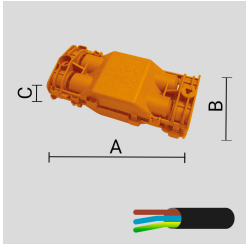

**TECHNICAL INFORMATION**

Weight 0.33 lb

PAINTED ALUMINIUM HONEYCOMB LOUVRE. TO BE ORDERED TOGETHER WITH THE LUMINAIRE.

Arcluce Code **1099341X-12**
Code Ref. **W9076-12**

**TECHNICAL INFORMATION**

Color Black - 12

Weight 0.11 lb

IP68 LINEAR JOINT - 2 WAYS - 2 POLES.

Arcluce Code **1099408X**
Code Ref.

**TECHNICAL INFORMATION**

Weight 0.07 lb

JUNCTION BOX IP68 - 4 WAYS - 2/3 POLES.

Arcluce Code **1099259X**
Code Ref. **O7932**