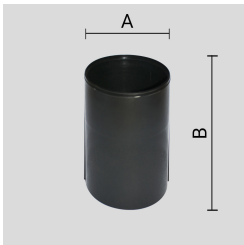

VERSIONS *(Click on below link to configure your product)*

[trim above the ground](#)

[trim flush with ground](#)

Size:
 Ø 4" 13/32
 5" 9/32
 7" 15/32

Size:
 Ø 3" 29/32
 5" 9/32

OPTICS

See accessories in the next page

THERMOPLASTIC MATERIAL RECESSED INSTALLATION BOX.

Arcluce Code **1099330X**
Code Ref. **O6790**

**TECHNICAL INFORMATION**

Weight 0.44 lb

THERMOPLASTIC MATERIAL RECESSED INSTALLATION BOX.

Arcluce Code **1099331X**
Code Ref. **O6791**

**TECHNICAL INFORMATION**

Weight 0.33 lb

PAINTED ALUMINIUM HONEYCOMB LOUVRE. TO BE ORDERED TOGETHER WITH THE LUMINAIRE.

Arcluce Code **1099341X-12**
Code Ref. **W9076-12**

**TECHNICAL INFORMATION**

Color Black - 12

Weight 0.11 lb

IP68 LINEAR JOINT - 2 WAYS - 2 POLES.

Arcluce Code **1099408X**
Code Ref.

**TECHNICAL INFORMATION**

Weight 0.07 lb

JUNCTION BOX IP68 - 4 WAYS - 2/3 POLES.

Arcluce Code **1099259X**
Code Ref. **O7932**