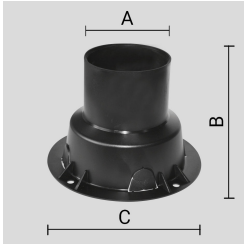

VERSIONS *(Click on below link to configure your product)*

[trim above the ground](#)

[trim flush with ground](#)

Size:
 Ø 4" 13/32
 5" 9/32
 7" 15/32

Size:
 Ø 3" 29/32
 5" 9/32

OPTICS

See accessories in the next page

THERMOPLASTIC MATERIAL RECESSED INSTALLATION BOX.

Arcluce Code **1099330X**
Code Ref. **O6790**

**TECHNICAL INFORMATION**

Weight 0.44 lb

THERMOPLASTIC MATERIAL RECESSED INSTALLATION BOX.

Arcluce Code **1099331X**
Code Ref. **O6791**

**TECHNICAL INFORMATION**

Weight 0.33 lb

PAINTED ALUMINIUM HONEYCOMB LOUVRE. TO BE ORDERED TOGETHER WITH THE LUMINAIRE.

Arcluce Code **1099341X-12**
Code Ref. **W9076-12**

**TECHNICAL INFORMATION**

Color Black - 12

Weight 0.11 lb

IP68 LINEAR JOINT - 2 WAYS - 2 POLES.

Arcluce Code **1099408X**
Code Ref.

**TECHNICAL INFORMATION**

Weight 0.07 lb

JUNCTION BOX IP68 - 4 WAYS - 2/3 POLES.

Arcluce Code **1099259X**
Code Ref. **O7932**