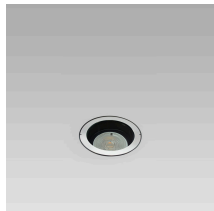

INGROUND90 (Model)

TECHNICAL INFORMATION

[IES Files](#) ↓

Watt	4W – 12W
Luminaire	Up to 1650lm
CCT	3000K – RGBW
CRI	>80
Wiring	
LED life time	> 60000h - L80 - B20 (Ta 25°C)
Color	Stainless Steel - 30

DESCRIPTION

VERSIONS *(Click on below link to configure your product)*

[trim above the ground](#)

[trim flush with ground](#)

Size:
 Ø 4" 13/32
 5" 9/32
 7" 15/32

Size:
 Ø 3" 29/32
 5" 9/32

OPTICS

See accessories in the next page

Code Ref.

**TECHNICAL INFORMATION****Weight** 0.33 lb

PAINTED ALUMINIUM HONEYCOMB LOUVRE. TO BE ORDERED TOGETHER WITH THE LUMINAIRE.

Arcluce Code **1099341X-12**

Code Ref.

**TECHNICAL INFORMATION****Color** Black - 12