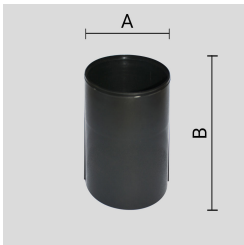

VERSIONS *(Click on below link to configure your product)*

[trim above the ground](#)

[trim flush with ground](#)

Size:
 Ø 4" 13/32
 5" 9/32
 7" 15/32

Size:
 Ø 3" 29/32
 5" 9/32

OPTICS

See accessories in the next page

THERMOPLASTIC MATERIAL RECESSED INSTALLATION BOX.

Arcluce Code **1099330X**

Code Ref.

**TECHNICAL INFORMATION****Weight** 0.44 lb

THERMOPLASTIC MATERIAL RECESSED INSTALLATION BOX.

Arcluce Code **1099331X**

Code Ref.

**TECHNICAL INFORMATION****Weight** 0.33 lb

PAINTED ALUMINIUM HONEYCOMB LOUVRE. TO BE ORDERED TOGETHER WITH THE LUMINAIRE.

Arcluce Code **1099341X-12**

Code Ref.

**TECHNICAL INFORMATION****Color** Black - 12

Weight 0.11 lb

IP68 LINEAR JOINT - 2 WAYS - 2 POLES.

Arcluce Code **1099408X**

Code Ref.

**TECHNICAL INFORMATION****Weight** 0.07 lb

JUNCTION BOX IP68 - 4 WAYS - 2/3 POLES.

Arcluce Code **1099259X**

Code Ref.