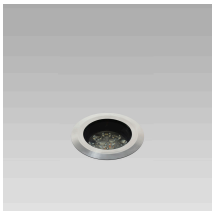

INGROUND90 (Model)

TECHNICAL INFORMATION

[IES Files](#) ↓

Watt	4W – 12W
Luminaire	Up to 1650lm
CCT	3000K – RGBW
CRI	>80
Wiring	
LED life time	> 60000h - L80 - B20 (Ta 25°C)
Color	Stainless Steel - 30

DESCRIPTION

VERSIONS *(Click on below link to configure your product)*

[trim above the ground](#)

[trim flush with ground](#)

Size:
 Ø 4" 13/32
 5" 9/32
 7" 15/32

Size:
 Ø 3" 29/32
 5" 9/32

OPTICS

See accessories in the next page

THERMOPLASTIC MATERIAL RECESSED INSTALLATION BOX.

Arcluce Code **1099330X**
Code Ref. **O6790**

**TECHNICAL INFORMATION**

Weight 0.44 lb

THERMOPLASTIC MATERIAL RECESSED INSTALLATION BOX.

Arcluce Code **1099331X**
Code Ref. **O6791**

**TECHNICAL INFORMATION**

Weight 0.33 lb

PAINTED ALUMINIUM HONEYCOMB LOUVRE. TO BE ORDERED TOGETHER WITH THE LUMINAIRE.

Arcluce Code **1099341X-12**
Code Ref. **W9076-12**

**TECHNICAL INFORMATION**

Color Black - 12