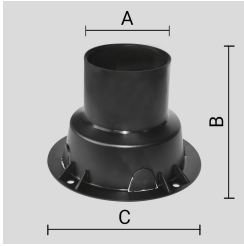

VERSIONS *(Click on below link to configure your product)*

[trim above the ground](#)

[trim flush with ground](#)

Size:
 Ø 4" 13/32
 5" 9/32
 7" 15/32

Size:
 Ø 3" 29/32
 5" 9/32

OPTICS

See accessories in the next page

THERMOPLASTIC MATERIAL RECESSED INSTALLATION BOX.

Arcluce Code **1099330X**
Code Ref. **O6790**

**TECHNICAL INFORMATION**

Weight 0.44 lb

THERMOPLASTIC MATERIAL RECESSED INSTALLATION BOX.

Arcluce Code **1099331X**
Code Ref. **O6791**

**TECHNICAL INFORMATION**

Weight 0.33 lb

PAINTED ALUMINIUM HONEYCOMB LOUVRE. TO BE ORDERED TOGETHER WITH THE LUMINAIRE.

Arcluce Code **1099341X-12**
Code Ref. **W9076-12**

**TECHNICAL INFORMATION**

Color Black - 12

Weight 0.11 lb

IP68 LINEAR JOINT - 2 WAYS - 2 POLES.

Arcluce Code **1099408X**
Code Ref.

**TECHNICAL INFORMATION**

Weight 0.07 lb

JUNCTION BOX IP68 - 4 WAYS - 2/3 POLES.

Arcluce Code **1099259X**Code Ref. **O7932****TECHNICAL INFORMATION****Weight** 0.11 lb
