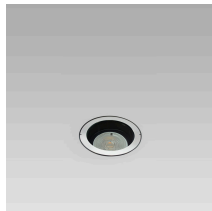

INGROUND90 (Model)

TECHNICAL INFORMATION

[IES Files](#) ↓

Watt	4W – 12W
Luminaire	Up to 1650lm
CCT	3000K – RGBW
CRI	>80
Wiring	
LED life time	> 60000h - L80 - B20 (Ta 25°C)
Color	Stainless Steel - 30

DESCRIPTION

VERSIONS *(Click on below link to configure your product)*

[trim above the ground](#)

[trim flush with ground](#)

Size:
 Ø 4" 13/32
 5" 9/32
 7" 15/32

Size:
 Ø 3" 29/32
 5" 9/32

OPTICS

See accessories in the next page

**TECHNICAL INFORMATION**

Weight 0.33 lb

PAINTED ALUMINIUM HONEYCOMB LOUVRE. TO BE ORDERED TOGETHER WITH THE LUMINAIRE.

Arcluce Code **1099341X-12**
Code Ref. **W9076-12**

**TECHNICAL INFORMATION**

Color Black - 12