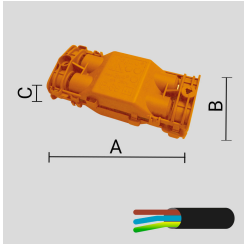

**TECHNICAL INFORMATION**

Weight 0.33 lb

PAINTED ALUMINIUM HONEYCOMB LOUVRE. TO BE ORDERED TOGETHER WITH THE LUMINAIRE.

Arcluce Code **1099341X-12**
Code Ref. **W9076-12**

**TECHNICAL INFORMATION**

Color Black - 12

Weight 0.11 lb

IP68 LINEAR JOINT - 2 WAYS - 2 POLES.

Arcluce Code **1099408X**
Code Ref.

**TECHNICAL INFORMATION**

Weight 0.07 lb

JUNCTION BOX IP68 - 4 WAYS - 2/3 POLES.

Arcluce Code **1099259X**Code Ref. **O7932****TECHNICAL INFORMATION****Weight** 0.11 lb
