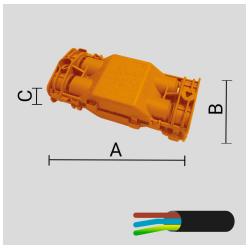

INGROUND65 (Model)

TECHNICAL INFORMATION

[IES Files](#)

Watt	0.4W
Luminaire	Up to 10lm
CCT	3000K – 4000K
CRI	>80
Wiring	
LED life time	> 60000h - L80 - B20 (Ta 25°C)
Color	Stainless Steel - 30

DESCRIPTION

VERSIONS *(Click on below link to configure your product)*

[round trim above the ground](#)

[squared trim above the ground](#)

Size:
 Ø 2" 15/16
 3" 5/32
 4" 11/32

Size:
 3" 5/32
 4" 11/32
 2" 15/16

OPTICS

See accessories in the next page

THERMOPLASTIC MATERIAL RECESSED INSTALLATION BOX.

Arcluce Code **1099213X**
Code Ref. **O7349**

**TECHNICAL INFORMATION**

Weight 0.13 lb

JUNCTION BOX IP68 - 4 WAYS - 2/3 POLES.

Arcluce Code **1099259X**
Code Ref. **O7932**

**TECHNICAL INFORMATION**

Weight 0.11 lb

IP68 LINEAR JOINT - 2 WAYS - 2 POLES.

Arcluce Code **1099408X**
Code Ref.

**TECHNICAL INFORMATION**

Weight 0.07 lb
