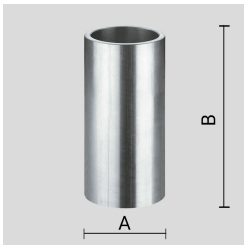

INGROUND55 (Model)

TECHNICAL INFORMATION

[IES Files](#)

Watt	3W – 4W
Luminaire	Up to 450lm
CCT	3000K – RGB
CRI	>80
Wiring	
LED life time	> 60000h - L80 - B20 (Ta 25°C)
Color	Stainless Steel - 30

DESCRIPTION

VERSIONS *(Click on below link to configure your product)*

[trim flush with ground](#)

[trim above the ground](#)

Size:
Ø 2" 5/32
3" 15/16

Size:
Ø 2" 17/32
3" 3/4
4" 11/32

OPTICS

See accessories in the next page

THERMOPLASTIC MATERIAL RECESSED INSTALLATION BOX.

Arcluce Code **1099227X**Code Ref. **O7293****TECHNICAL INFORMATION****Weight** 0.18 lb

STAINLESS STEEL AISI 316L INSTALLATION BOX.

Arcluce Code **1099225X**Code Ref. **O7295****TECHNICAL INFORMATION****Weight** 1.32 lb

THERMOPLASTIC MATERIAL RECESSED INSTALLATION BOX.

Arcluce Code **1099226X**Code Ref. **O7299****TECHNICAL INFORMATION****Weight** 0.13 lb

JUNCTION BOX IP68 - 4 WAYS - 2/3 POLES.

Arcluce Code **1099259X**Code Ref. **O7932****TECHNICAL INFORMATION****Weight** 0.11 lb