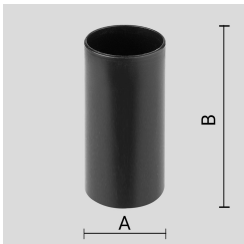

INGROUND55 (Model)

TECHNICAL INFORMATION

[IES Files](#)

Watt	3W – 4W
Luminaire	Up to 450lm
CCT	3000K – RGB
CRI	>80
Wiring	
LED life time	> 60000h - L80 - B20 (Ta 25°C)
Color	Stainless Steel - 30

DESCRIPTION

VERSIONS *(Click on below link to configure your product)*

[trim flush with ground](#)

[trim above the ground](#)

Size:
Ø 2" 5/32
3" 15/16

Size:
Ø 2" 17/32
3" 3/4
4" 11/32

OPTICS

See accessories in the next page

THERMOPLASTIC MATERIAL RECESSED INSTALLATION BOX.

Arcluce Code **1099227X**Code Ref. **O7293****TECHNICAL INFORMATION****Weight** 0.18 lb

STAINLESS STEEL AISI 316L INSTALLATION BOX.

Arcluce Code **1099225X**Code Ref. **O7295****TECHNICAL INFORMATION****Weight** 1.32 lb

THERMOPLASTIC MATERIAL RECESSED INSTALLATION BOX.

Arcluce Code **1099226X**Code Ref. **O7299****TECHNICAL INFORMATION****Weight** 0.13 lb

JUNCTION BOX IP68 - 4 WAYS - 2/3 POLES.

Arcluce Code **1099259X**Code Ref. **O7932****TECHNICAL INFORMATION****Weight** 0.11 lb