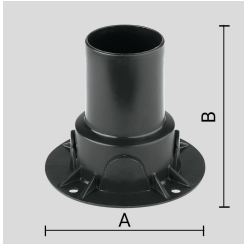

INGROUND55 (Model)

TECHNICAL INFORMATION

[IES Files](#)

Watt	3W – 4W
Luminaire	Up to 450lm
CCT	3000K – RGB
CRI	>80
Wiring	
LED life time	> 60000h - L80 - B20 (Ta 25°C)
Color	Stainless Steel - 30

DESCRIPTION

VERSIONS *(Click on below link to configure your product)*

[trim flush with ground](#)

[trim above the ground](#)

Size:
Ø 2" 5/32
3" 15/16

Size:
Ø 2" 17/32
3" 3/4
4" 11/32

OPTICS

See accessories in the next page

THERMOPLASTIC MATERIAL RECESSED INSTALLATION BOX.

Arcluce Code **1099227X**Code Ref. **O7293****TECHNICAL INFORMATION****Weight** 0.18 lb

STAINLESS STEEL AISI 316L INSTALLATION BOX.

Arcluce Code **1099225X**Code Ref. **O7295****TECHNICAL INFORMATION****Weight** 1.32 lb

THERMOPLASTIC MATERIAL RECESSED INSTALLATION BOX.

Arcluce Code **1099226X**Code Ref. **O7299****TECHNICAL INFORMATION****Weight** 0.13 lb

JUNCTION BOX IP68 - 4 WAYS - 2/3 POLES.

Arcluce Code **1099259X**Code Ref. **O7932****TECHNICAL INFORMATION****Weight** 0.11 lb