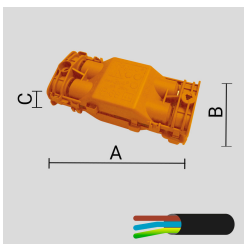

VERSIONS *(Click on below link to configure your product)*

[trim flush with ground](#)

[trim above the ground](#)

Size:
Ø 2" 5/32
3" 15/16

Size:
Ø 2" 17/32
3" 3/4
4" 11/32

OPTICS

See accessories in the next page

THERMOPLASTIC MATERIAL RECESSED INSTALLATION BOX.

Arcluce Code **1099227X**Code Ref. **O7293****TECHNICAL INFORMATION****Weight** 0.18 lb

STAINLESS STEEL AISI 316L INSTALLATION BOX.

Arcluce Code **1099225X**Code Ref. **O7295****TECHNICAL INFORMATION****Weight** 1.32 lb

THERMOPLASTIC MATERIAL RECESSED INSTALLATION BOX.

Arcluce Code **1099226X**Code Ref. **O7299****TECHNICAL INFORMATION****Weight** 0.13 lb

JUNCTION BOX IP68 - 4 WAYS - 2/3 POLES.

Arcluce Code **1099259X**Code Ref. **O7932****TECHNICAL INFORMATION****Weight** 0.11 lb

IP68 LINEAR JOINT - 2 WAYS - 2 POLES.

Arcluce Code **1099408X**

Code Ref.

**TECHNICAL INFORMATION****Weight** 0.07 lb

JUNCTION BOX IP68 - 4 WAYS - 4/5 POLES.

Arcluce Code **1099407X**

Code Ref.

**TECHNICAL INFORMATION****Weight** 0.18 lb
