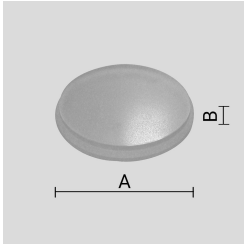

DESCRIPTION

VERSIONS *(Click on below link to configure your product)*

[round trim above the ground](#)

[squared trim above the ground](#)

Size:
 Ø 7" 11/16
 4" 13/16
 5" 5/16

Size:
 4" 13/16
 5" 5/16
 7" 3/4

OPTICS

See accessories in the next page

ANTI-SLIP OPAL GLASS.

Arcluce Code **1099282X**

Code Ref.

TECHNICAL INFORMATION

Weight 1.21 lb

THERMOPLASTIC MATERIAL RECESSED INSTALLATION BOX.

Arcluce Code **1099208X**

Code Ref.

TECHNICAL INFORMATION

Weight 0.44 lb

PAINTED STEEL GLARE-CONTROL LOUVRED.

Arcluce Code **1099324X**

Code Ref.

TECHNICAL INFORMATION

Weight 1.32 lb

IP68 LINEAR JOINT - 2 WAYS - 3 POLES.

Arcluce Code **1099409X**

Code Ref.

TECHNICAL INFORMATION

Weight 0.07 lb

JUNCTION BOX IP68 - 4 WAYS - 2/3 POLES.

Arcluce Code **1099259X**