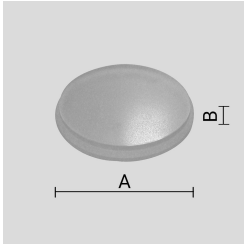

DESCRIPTION

VERSIONS *(Click on below link to configure your product)*

[round trim above the ground](#)

[squared trim above the ground](#)

Size:
 Ø 7" 11/16
 4" 13/16
 5" 5/16

Size:
 4" 13/16
 5" 5/16
 7" 3/4

OPTICS

See accessories in the next page

ANTI-SLIP OPAL GLASS.

Arcluce Code **1099282X**Code Ref. **O7791**

TECHNICAL INFORMATION

Weight 1.21 lb

THERMOPLASTIC MATERIAL RECESSED INSTALLATION BOX.

Arcluce Code **1099208X**Code Ref. **O7795**

TECHNICAL INFORMATION

Weight 0.44 lb

PAINTED STEEL GLARE-CONTROL LOUVRED.

Arcluce Code **1099324X**Code Ref. **O7796**

TECHNICAL INFORMATION

Weight 1.32 lb

IP68 LINEAR JOINT - 2 WAYS - 3 POLES.

Arcluce Code **1099409X**

Code Ref.

TECHNICAL INFORMATION

Weight 0.07 lb

JUNCTION BOX IP68 - 4 WAYS - 2/3 POLES.

Arcluce Code **1099259X**Code Ref. **O7932****TECHNICAL INFORMATION****Weight** 0.11 lb

JUNCTION BOX IP68 - 4 WAYS - 4/5 POLES.