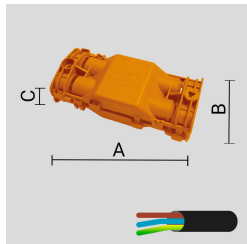

Arcluce Code **1099208X**

Code Ref.

TECHNICAL INFORMATION

Weight 0.44 lb

PAINTED STEEL GLARE-CONTROL LOUVRED.

Arcluce Code **1099324X**

Code Ref.

TECHNICAL INFORMATION

Weight 1.32 lb

IP68 LINEAR JOINT - 2 WAYS - 3 POLES.

Arcluce Code **1099409X**

Code Ref.

TECHNICAL INFORMATION

Weight 0.07 lb

JUNCTION BOX IP68 - 4 WAYS - 2/3 POLES.

Arcluce Code **1099259X**

Code Ref.

**TECHNICAL INFORMATION****Weight** 0.11 lb

JUNCTION BOX IP68 - 4 WAYS - 4/5 POLES.

Arcluce Code **1099407X**

Code Ref.

**TECHNICAL INFORMATION****Weight** 0.18 lb

Arcluce Code **1098009X**

Code Ref.