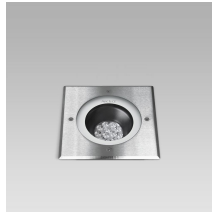

INGROUND180 short (Model)

TECHNICAL INFORMATION

[IES Files](#) ↓

Watt	11W – 12W
Luminaire	Up to 1150lm
CCT	3000K – RGBW
CRI	>80
Wiring	
LED life time	> 60000h - L80 - B20 (Ta 25°C)
Color	Stainless Steel - 30

DESCRIPTION

VERSIONS *(Click on below link to configure your product)*

[round trim above the ground](#)

[squared trim above the ground](#)

Size:
 Ø 7" 11/16
 4" 13/16
 5" 5/16

Size:
 4" 13/16
 5" 5/16
 7" 3/4

OPTICS

See accessories in the next page

ANTI-SLIP OPAL GLASS.

Arcluce Code **1099282X**Code Ref. **O7791**

TECHNICAL INFORMATION

Weight 1.21 lb

THERMOPLASTIC MATERIAL RECESSED INSTALLATION BOX.

Arcluce Code **1099208X**Code Ref. **O7795**

TECHNICAL INFORMATION

Weight 0.44 lb

PAINTED STEEL GLARE-CONTROL LOUVRED.

Arcluce Code **1099324X**Code Ref. **O7796**

TECHNICAL INFORMATION

Weight 1.32 lb

IP68 LINEAR JOINT - 2 WAYS - 3 POLES.

Arcluce Code **1099409X**