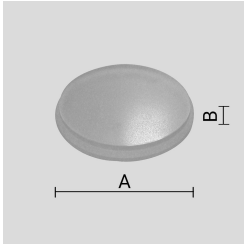

DESCRIPTION

VERSIONS *(Click on below link to configure your product)*

IP67

[round trim above the ground](#)

Size:
 Ø 7" 11/16
 4" 13/16
 5" 5/16

[squared trim above the ground](#)

Size:
 4" 13/16
 5" 5/16
 7" 3/4

IK10

6600

OPTICS

See accessories in the next page

ANTI-SLIP OPAL GLASS.

Arcluce Code **1099282X**Code Ref. **O7791**

TECHNICAL INFORMATION

Weight 1.21 lb

THERMOPLASTIC MATERIAL RECESSED INSTALLATION BOX.

Arcluce Code **1099208X**Code Ref. **O7795**

TECHNICAL INFORMATION

Weight 0.44 lb

PAINTED STEEL GLARE-CONTROL LOUVRED.

Arcluce Code **1099324X**Code Ref. **O7796**

TECHNICAL INFORMATION

Weight 1.32 lb

IP68 LINEAR JOINT - 2 WAYS - 3 POLES.

Arcluce Code **1099409X**

Code Ref.

TECHNICAL INFORMATION

Weight 0.07 lb

JUNCTION BOX IP68 - 4 WAYS - 2/3 POLES.