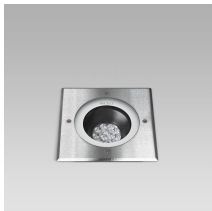

INGROUND180 short (Model)

TECHNICAL INFORMATION

[IES Files](#) ↓

Watt	11W – 12W
Luminaire	Up to 1150lm
CCT	3000K – RGBW
CRI	>80
Wiring	
LED life time	> 60000h - L80 - B20 (Ta 25°C)
Color	Stainless Steel - 30

DESCRIPTION

VERSIONS *(Click on below link to configure your product)*

IP67

[round trim above the ground](#)

Size:
 Ø 7" 11/16
 4" 13/16
 5" 5/16

[squared trim above the ground](#)

Size:
 4" 13/16
 5" 5/16
 7" 3/4

IK10

6600

OPTICS

See accessories in the next page

ANTI-SLIP OPAL GLASS.

Arcluce Code **1099282X**Code Ref. **O7791**

TECHNICAL INFORMATION

Weight 1.21 lb