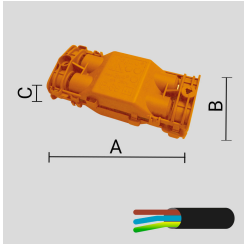

OPTICS

See accessories in the next page

ANTI-SLIP OPAL GLASS.

Arcluce Code **1099282X**Code Ref. **O7791**

TECHNICAL INFORMATION

Weight 1.21 lb

THERMOPLASTIC MATERIAL RECESSED INSTALLATION BOX.

Arcluce Code **1099208X**Code Ref. **O7795**

TECHNICAL INFORMATION

Weight 0.44 lb

PAINTED STEEL GLARE-CONTROL LOUVRED.

Arcluce Code **1099324X**Code Ref. **O7796**

TECHNICAL INFORMATION

Weight 1.32 lb

IP68 LINEAR JOINT - 2 WAYS - 3 POLES.

Arcluce Code **1099409X**

Code Ref.

TECHNICAL INFORMATION

Weight 0.07 lb

JUNCTION BOX IP68 - 4 WAYS - 2/3 POLES.

Arcluce Code **1099259X**Code Ref. **O7932****TECHNICAL INFORMATION****Weight** 0.11 lb

JUNCTION BOX IP68 - 4 WAYS - 4/5 POLES.