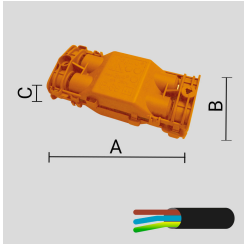

THERMOPLASTIC MATERIAL RECESSED INSTALLATION BOX.

Arcluce Code **1099208X**Code Ref. **O7795**

TECHNICAL INFORMATION

Weight 0.44 lb

PAINTED STEEL GLARE-CONTROL LOUVRED.

Arcluce Code **1099324X**Code Ref. **O7796**

TECHNICAL INFORMATION

Weight 1.32 lb

IP68 LINEAR JOINT - 2 WAYS - 3 POLES.

Arcluce Code **1099409X**

Code Ref.

TECHNICAL INFORMATION

Weight 0.07 lb

JUNCTION BOX IP68 - 4 WAYS - 2/3 POLES.

Arcluce Code **1099259X**Code Ref. **O7932****TECHNICAL INFORMATION****Weight** 0.11 lb

JUNCTION BOX IP68 - 4 WAYS - 4/5 POLES.

Arcluce Code **1099407X**

Code Ref.

**TECHNICAL INFORMATION****Weight** 0.18 lb