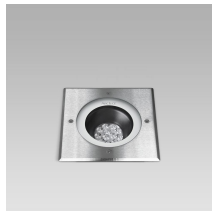

INGROUND180 short (Model)

TECHNICAL INFORMATION

[IES Files](#) ↓

Watt	11W – 12W
Luminaire	Up to 1150lm
CCT	3000K – RGBW
CRI	>80
Wiring	
LED life time	> 60000h - L80 - B20 (Ta 25°C)
Color	Stainless Steel - 30

DESCRIPTION

VERSIONS *(Click on below link to configure your product)*

[round trim above the ground](#)

[squared trim above the ground](#)

Size:
 Ø 7" 11/16
 4" 13/16
 5" 5/16

Size:
 4" 13/16
 5" 5/16
 7" 3/4

OPTICS

See accessories in the next page

ANTI-SLIP OPAL GLASS.

Arcluce Code **1099282X**

Code Ref.

TECHNICAL INFORMATION

Weight 1.21 lb

THERMOPLASTIC MATERIAL RECESSED INSTALLATION BOX.

Arcluce Code **1099208X**

Code Ref.

TECHNICAL INFORMATION

Weight 0.44 lb

PAINTED STEEL GLARE-CONTROL LOUVRED.

Arcluce Code **1099324X**

Code Ref.

TECHNICAL INFORMATION