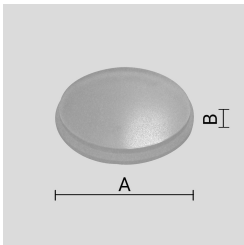

DESCRIPTION

VERSIONS *(Click on below link to configure your product)*

[round trim above the ground](#)

Size:
Ø 7" 11/16
11" 27/32

[squared trim above the ground](#)

Size:
11" 27/32
7" 3/4

[round trim flush with ground](#)

Size:
Ø 8"
11" 31/32

OPTICS

See accessories in the next page

THERMOPLASTIC MATERIAL RECESSED INSTALLATION BOX.

Arcluce Code **1099210X**
Code Ref. **O7498**

**TECHNICAL INFORMATION**

Weight 1.1 lb

ANTI-SLIP OPAL GLASS.

Arcluce Code **1099282X**
Code Ref. **O7791**

**TECHNICAL INFORMATION**

Weight 1.21 lb

IP68 LINEAR JOINT - 2 WAYS - 3 POLES.

Arcluce Code **1099409X**
Code Ref.

**TECHNICAL INFORMATION**

Weight 0.07 lb

JUNCTION BOX IP68 - 4 WAYS - 2/3 POLES.