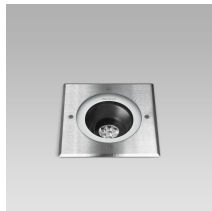

INGROUND180 (Model)

TECHNICAL INFORMATION

[IES Files](#) ↓

Watt	8W
Luminaire	Up to 925lm
CCT	3000K – 4000K
CRI	>80
Wiring	
LED life time	> h - L - B (Ta °C), > 60000h - L80 - B20 (Ta 25°C)
Color	Stainless Steel - 30

DESCRIPTION

VERSIONS *(Click on below link to configure your product)*

[round trim above the ground](#)

Size:
Ø 7" 11/16
11" 27/32

[squared trim above the ground](#)

Size:
11" 27/32
7" 3/4

[round trim flush with the ground](#)

Size:
Ø 8"
11" 31/32

OPTICS

See accessories in the next page

THERMOPLASTIC MATERIAL RECESSED INSTALLATION BOX.

Arcluce Code **1099210X**
Code Ref. **O7498**

**TECHNICAL INFORMATION**

Weight 1.1 lb

ANTI-SLIP OPAL GLASS.