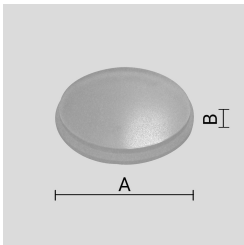

DESCRIPTION

VERSIONS *(Click on below link to configure your product)*

[round trim above the ground](#)

Size:
Ø 7" 11/16
11" 27/32

[squared trim above the ground](#)

Size:
11" 27/32
7" 3/4

[round trim flush with the ground](#)

Size:
Ø 8"
11" 31/32

OPTICS

See accessories in the next page

THERMOPLASTIC MATERIAL RECESSED INSTALLATION BOX.

Arcluce Code **1099210X**
Code Ref. **O7498**

**TECHNICAL INFORMATION**

Weight 1.1 lb

ANTI-SLIP OPAL GLASS.

Arcluce Code **1099282X**
Code Ref. **O7791**

**TECHNICAL INFORMATION**

Weight 1.21 lb

IP68 LINEAR JOINT - 2 WAYS - 3 POLES.

Arcluce Code **1099409X**
Code Ref.

**TECHNICAL INFORMATION**

Weight 0.07 lb

JUNCTION BOX IP68 - 4 WAYS - 2/3 POLES.