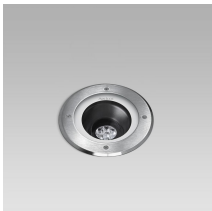

INGROUND180 (Model)

TECHNICAL INFORMATION

[IES Files](#) ↓

Watt	8W
Luminaire	Up to 925lm
CCT	3000K – 4000K
CRI	>80
Wiring	
LED life time	> h - L - B (Ta °C), > 60000h - L80 - B20 (Ta 25°C)
Color	Stainless Steel - 30

DESCRIPTION

VERSIONS *(Click on below link to configure your product)*

[round trim above the ground](#)

Size:
Ø 7" 11/16
11" 27/32

[squared trim above the ground](#)

Size:
11" 27/32
7" 3/4

[round trim flush with ground](#)

Size:
Ø 8"
11" 31/32

OPTICS

See accessories in the next page

THERMOPLASTIC MATERIAL RECESSED INSTALLATION BOX.

Arcluce Code **1099210X**
Code Ref. **O7498**

**TECHNICAL INFORMATION**

Weight 1.1 lb

ANTI-SLIP OPAL GLASS.

Arcluce Code **1099282X**
Code Ref. **O7791**

**TECHNICAL INFORMATION**

Weight 1.21 lb

IP68 LINEAR JOINT - 2 WAYS - 3 POLES.

Arcluce Code **1099409X**
Code Ref.

**TECHNICAL INFORMATION**

Weight 0.07 lb

JUNCTION BOX IP68 - 4 WAYS - 2/3 POLES.