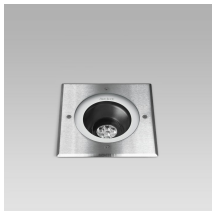

INGROUND180 (Model)

TECHNICAL INFORMATION

[IES Files](#) ↓

Watt	8W
Luminaire	Up to 925lm
CCT	3000K – 4000K
CRI	>80
Wiring	
LED life time	> h - L - B (Ta °C), > 60000h - L80 - B20 (Ta 25°C)
Color	Stainless Steel - 30

DESCRIPTION

VERSIONS *(Click on below link to configure your product)*

[round trim above the ground](#)

Size:
Ø 7" 11/16
11" 27/32

[squared trim above the ground](#)

Size:
11" 27/32
7" 3/4

[round trim flush with ground](#)

Size:
Ø 8"
11" 31/32

OPTICS

See accessories in the next page

THERMOPLASTIC MATERIAL RECESSED INSTALLATION BOX.

Arcluce Code **1099210X**
Code Ref. **O7498**

**TECHNICAL INFORMATION**

Weight 1.1 lb

ANTI-SLIP OPAL GLASS.

Arcluce Code **1099282X**
Code Ref. **O7791**

**TECHNICAL INFORMATION**

Weight 1.21 lb

IP68 LINEAR JOINT - 2 WAYS - 3 POLES.

Arcluce Code **1099409X**
Code Ref.

**TECHNICAL INFORMATION**

Weight 0.07 lb

JUNCTION BOX IP68 - 4 WAYS - 2/3 POLES.