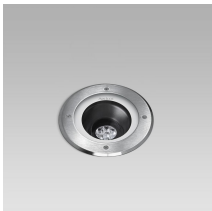

INGROUND180 (Model)

TECHNICAL INFORMATION

[IES Files](#) ↓

Watt	8W
Luminaire	Up to 925lm
CCT	3000K – 4000K
CRI	>80
Wiring	
LED life time	> h - L - B (Ta °C), > 60000h - L80 - B20 (Ta 25°C)
Color	Stainless Steel - 30

DESCRIPTION

VERSIONS *(Click on below link to configure your product)*

[round trim above the ground](#)

Size:
Ø 7" 11/16
11" 27/32

[squared trim above the ground](#)

Size:
11" 27/32
7" 3/4

[round trim flush with the ground](#)

Size:
Ø 8"
11" 31/32

OPTICS

See accessories in the next page

THERMOPLASTIC MATERIAL RECESSED INSTALLATION BOX.

Arcluce Code **1099210X**
Code Ref. **O7498**

**TECHNICAL INFORMATION**

Weight 1.1 lb

ANTI-SLIP OPAL GLASS.

Arcluce Code **1099282X**
Code Ref. **O7791**

**TECHNICAL INFORMATION**

Weight 1.21 lb

IP68 LINEAR JOINT - 2 WAYS - 3 POLES.

Arcluce Code **1099409X**
Code Ref.

**TECHNICAL INFORMATION**

Weight 0.07 lb

JUNCTION BOX IP68 - 4 WAYS - 2/3 POLES.