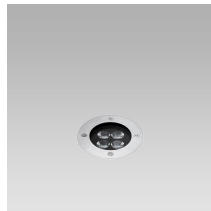

INGROUND110 short (Model)

TECHNICAL INFORMATION

[IES Files](#) ↓

Watt	4W
Luminaire	Up to 575lm
CCT	3000K – RGBW
CRI	>80
Wiring	
LED life time	> 60000h - L80 - B20 (Ta 25°C), > h - L - B (Ta 25°C)
Color	Stainless Steel - 30

DESCRIPTION

VERSIONS *(Click on below link to configure your product)*

[round trim above the ground](#)

Size:
 Ø 4" 11/16
 2" 7/8
 7" 15/32

[squared trim above the ground](#)

Size:
 2" 7/8
 7" 15/32
 4" 23/32

[round trim flush with ground](#)

Size:
 Ø 4" 11/32
 2" 7/8
 7" 15/32

OPTICS

See accessories in the next page

THERMOPLASTIC MATERIAL RECESSED INSTALLATION BOX.

Arcluce Code **1099217X**

Code Ref.

**TECHNICAL INFORMATION****Weight** 0.31 lb