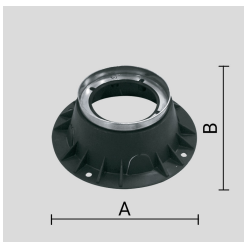

INGROUND110 short (Model)

TECHNICAL INFORMATION

[IES Files](#) ↓

Watt	4W
Luminaire	Up to 575lm
CCT	3000K – RGBW
CRI	>80
Wiring	
LED life time	> 60000h - L80 - B20 (Ta 25°C), > h - L - B (Ta 25°C)
Color	Stainless Steel - 30

[round trim flush with ground](#)

Size:
 Ø 4" 11/32
 2" 7/8
 7" 15/32

OPTICS

See accessories in the next page

THERMOPLASTIC MATERIAL RECESSED INSTALLATION BOX.

Arcluce Code **1099217X**Code Ref. **O7347****TECHNICAL INFORMATION****Weight** 0.31 lb

IP68 LINEAR JOINT - 2 WAYS - 2 POLES.

Arcluce Code **1099408X**

Code Ref.

**TECHNICAL INFORMATION****Weight** 0.07 lb

JUNCTION BOX IP68 - 4 WAYS - 2/3 POLES.

Arcluce Code **1099259X**Code Ref. **O7932****TECHNICAL INFORMATION****Weight** 0.11 lb

THERMOPLASTIC MATERIAL RECESSED INSTALLATION BOX WITH AISI 316L STAINLESS STEEL COUNTER-RING.

Arcluce Code **1099218X**Code Ref. **O7348****TECHNICAL INFORMATION****Weight** 0.53 lb

JUNCTION BOX IP68 - 4 WAYS - 4/5 POLES.