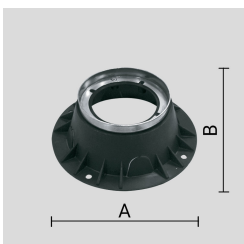

INGROUND110 short (Model)

TECHNICAL INFORMATION

[IES Files](#) ↓

Watt	4W
Luminaire	Up to 575lm
CCT	3000K – RGBW
CRI	>80
Wiring	
LED life time	> 60000h - L80 - B20 (Ta 25°C), > h - L - B (Ta 25°C)
Color	Stainless Steel - 30

[round trim flush with ground](#)

Size:
 Ø 4" 11/32
 2" 7/8
 7" 15/32

OPTICS

See accessories in the next page

THERMOPLASTIC MATERIAL RECESSED INSTALLATION BOX.

Arcluce Code **1099217X**

Code Ref.

**TECHNICAL INFORMATION****Weight** 0.31 lb

IP68 LINEAR JOINT - 2 WAYS - 2 POLES.

Arcluce Code **1099408X**

Code Ref.

**TECHNICAL INFORMATION****Weight** 0.07 lb

JUNCTION BOX IP68 - 4 WAYS - 2/3 POLES.

Arcluce Code **1099259X**

Code Ref.

**TECHNICAL INFORMATION****Weight** 0.11 lb

THERMOPLASTIC MATERIAL RECESSED INSTALLATION BOX WITH AISI 316L STAINLESS STEEL COUNTER-RING.

Arcluce Code **1099218X**

Code Ref.

**TECHNICAL INFORMATION****Weight** 0.53 lb

JUNCTION BOX IP68 - 4 WAYS - 4/5 POLES.