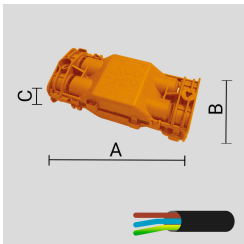

INGROUND110 short (Model)

TECHNICAL INFORMATION

[IES Files](#) ↓

Watt	4W
Luminaire	Up to 575lm
CCT	3000K – RGBW
CRI	>80
Wiring	
LED life time	> 60000h - L80 - B20 (Ta 25°C), > h - L - B (Ta 25°C)
Color	Stainless Steel - 30

[round trim flush with ground](#)

Size:
 Ø 4" 11/32
 2" 7/8
 7" 15/32

OPTICS

See accessories in the next page

THERMOPLASTIC MATERIAL RECESSED INSTALLATION BOX.

Arcluce Code **1099217X**Code Ref. **O7347****TECHNICAL INFORMATION****Weight** 0.31 lb

IP68 LINEAR JOINT - 2 WAYS - 2 POLES.

Arcluce Code **1099408X**

Code Ref.

**TECHNICAL INFORMATION****Weight** 0.07 lb

JUNCTION BOX IP68 - 4 WAYS - 2/3 POLES.

Arcluce Code **1099259X**Code Ref. **O7932****TECHNICAL INFORMATION****Weight** 0.11 lb

THERMOPLASTIC MATERIAL RECESSED INSTALLATION BOX WITH AISI 316L STAINLESS STEEL COUNTER-RING.

Arcluce Code **1099218X**Code Ref. **O7348****TECHNICAL INFORMATION****Weight** 0.53 lb

JUNCTION BOX IP68 - 4 WAYS - 4/5 POLES.