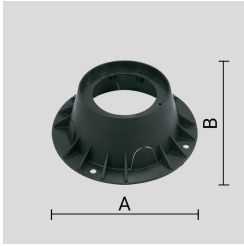

DESCRIPTION

VERSIONS *(Click on below link to configure your product)*

[round trim above the ground](#)

Size:
 Ø 4" 11/16
 2" 7/8
 7" 15/32

[squared trim above the ground](#)

Size:
 2" 7/8
 7" 15/32
 4" 23/32

[round trim flush with ground](#)

Size:
 Ø 4" 11/32
 2" 7/8
 7" 15/32

OPTICS

See accessories in the next page

THERMOPLASTIC MATERIAL RECESSED INSTALLATION BOX.

Arcluce Code **1099217X**

Code Ref.

**TECHNICAL INFORMATION****Weight** 0.31 lb

IP68 LINEAR JOINT - 2 WAYS - 2 POLES.

Arcluce Code **1099408X**

Code Ref.

**TECHNICAL INFORMATION****Weight** 0.07 lb

JUNCTION BOX IP68 - 4 WAYS - 2/3 POLES.

Arcluce Code **1099259X**

Code Ref.

**TECHNICAL INFORMATION****Weight** 0.11 lb

THERMOPLASTIC MATERIAL RECESSED INSTALLATION BOX WITH AISI 316L STAINLESS STEEL COUNTER-RING.

Arcluce Code **1099218X**

Code Ref.

**TECHNICAL INFORMATION****Weight** 0.53 lb

JUNCTION BOX IP68 - 4 WAYS - 4/5 POLES.