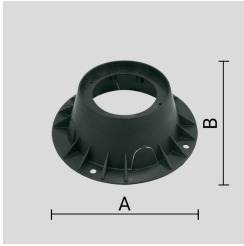

DESCRIPTION

VERSIONS *(Click on below link to configure your product)*

[round trim above the ground](#)

Size:
 Ø 4" 11/16
 2" 7/8
 7" 15/32

[squared trim above the ground](#)

Size:
 2" 7/8
 7" 15/32
 4" 23/32

[round trim flush with ground](#)

Size:
 Ø 4" 11/32
 2" 7/8
 7" 15/32

OPTICS

See accessories in the next page

THERMOPLASTIC MATERIAL RECESSED INSTALLATION BOX.

Arcluce Code **1099217X**Code Ref. **O7347****TECHNICAL INFORMATION****Weight** 0.31 lb

IP68 LINEAR JOINT - 2 WAYS - 2 POLES.

Arcluce Code **1099408X**

Code Ref.

**TECHNICAL INFORMATION****Weight** 0.07 lb

JUNCTION BOX IP68 - 4 WAYS - 2/3 POLES.

Arcluce Code **1099259X**Code Ref. **O7932****TECHNICAL INFORMATION****Weight** 0.11 lb

THERMOPLASTIC MATERIAL RECESSED INSTALLATION BOX WITH AISI 316L STAINLESS STEEL COUNTER-RING.

Arcluce Code **1099218X**Code Ref. **O7348****TECHNICAL INFORMATION****Weight** 0.53 lb

JUNCTION BOX IP68 - 4 WAYS - 4/5 POLES.