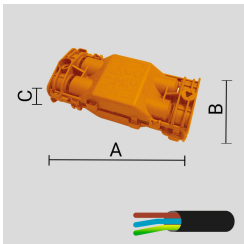

INGROUND110 short (Model)

TECHNICAL INFORMATION

[IES Files](#) ↓

Watt	4W
Luminaire	Up to 575lm
CCT	3000K – RGBW
CRI	>80
Wiring	
LED life time	> 60000h - L80 - B20 (Ta 25°C), > h - L - B (Ta 25°C)
Color	Stainless Steel - 30

[round trim flush with ground](#)

Size:
 Ø 4" 11/32
 2" 7/8
 7" 15/32

OPTICS

See accessories in the next page

THERMOPLASTIC MATERIAL RECESSED INSTALLATION BOX.

Arcluce Code **1099217X**

Code Ref.

**TECHNICAL INFORMATION****Weight** 0.31 lb

IP68 LINEAR JOINT - 2 WAYS - 2 POLES.

Arcluce Code **1099408X**

Code Ref.

**TECHNICAL INFORMATION****Weight** 0.07 lb

JUNCTION BOX IP68 - 4 WAYS - 2/3 POLES.

Arcluce Code **1099259X**

Code Ref.

**TECHNICAL INFORMATION****Weight** 0.11 lb

THERMOPLASTIC MATERIAL RECESSED INSTALLATION BOX WITH AISI 316L STAINLESS STEEL COUNTER-RING.

Arcluce Code **1099218X**

Code Ref.

**TECHNICAL INFORMATION****Weight** 0.53 lb

JUNCTION BOX IP68 - 4 WAYS - 4/5 POLES.