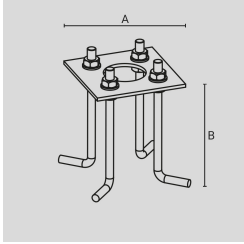

Arcluce Code **1099091X**

Code Ref.

**TECHNICAL INFORMATION**

Color	Chrome - 31
--------------	-------------

Weight	4.63 lb
---------------	---------

ZINC-COATED AND PAINTED STEEL BASE PLATE WITH ZINC-COATED STEEL STUD BOLTS. 132 MM HIGH.

Arcluce Code **1099401X-16**

Code Ref.

**TECHNICAL INFORMATION**

Color	Grey - 16
--------------	-----------

Weight	2.2 lb
---------------	--------

IP68 LINEAR JOINT - 2 WAYS - 2 POLES.

Arcluce Code **1099408X**

Code Ref.

**TECHNICAL INFORMATION**

Weight	0.07 lb
---------------	---------

JUNCTION BOX IP68 - 4 WAYS - 2/3 POLES.

Arcluce Code **1099259X**Code Ref. **O7932****TECHNICAL INFORMATION**

Weight	0.11 lb
---------------	---------

GALVANIZED AND PAINTED STEEL BASE PLATE WITH GALVANIZED STEEL STUD BOLTS. 132 MM HIGH.

Arcluce Code **1099401X-21**

Code Ref.

TECHNICAL INFORMATION

Color Aluminium - 21

Weight 2.2 lb
