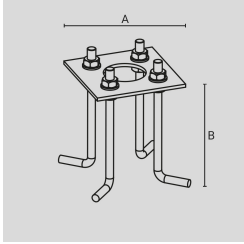

GALVANIZED AND PAINTED STEEL BASE PLATE WITH GALVANIZED STEEL STUD BOLTS. 132 MM HIGH.

Arcluce Code **1099401X-21**

Code Ref.

TECHNICAL INFORMATION

Color Aluminium - 21

Weight 2.2 lb