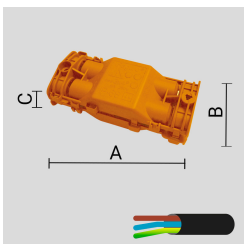

TECHNICAL INFORMATION

Weight 0.11 lb