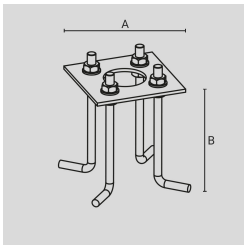

31" 1/2

4" 11/32

Size:

31" 1/2

4" 11/32

OPTICS

See accessories in the next page

HOT DIPPED ZINC-COATED STEEL BASEMENT FOR GROUND ANCHORING.Arcluce Code **1099091X**

Code Ref.

**TECHNICAL INFORMATION****Color** Chrome - 31**Weight** 4.63 lb**ZINC-COATED AND PAINTED STEEL BASE PLATE WITH ZINC-COATED STEEL STUD BOLTS. 132 MM HIGH.**Arcluce Code **1099401X-16**

Code Ref.

**TECHNICAL INFORMATION****Color** Grey - 16**Weight** 2.2 lb**IP68 LINEAR JOINT - 2 WAYS - 2 POLES.**Arcluce Code **1099408X**

Code Ref.

**TECHNICAL INFORMATION****Weight** 0.07 lb**JUNCTION BOX IP68 - 4 WAYS - 2/3 POLES.**Arcluce Code **1099259X**