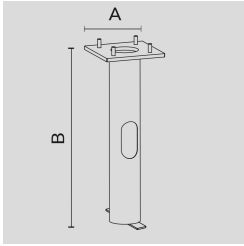

VERSIONS *(Click on below link to configure your product)*

[two-way](#)

[three-way](#)

[radial](#)

Size:

31" 1/2

4" 11/32

Size:

31" 1/2

4" 11/32

Size:

31" 1/2

4" 11/32

OPTICS

See accessories in the next page

HOT DIPPED ZINC-COATED STEEL BASEMENT FOR GROUND ANCHORING.Arcluce Code **1099091X**

Code Ref.

**TECHNICAL INFORMATION****Color** Chrome - 31**Weight** 4.63 lb**ZINC-COATED AND PAINTED STEEL BASE PLATE WITH ZINC-COATED STEEL STUD BOLTS. 132 MM HIGH.**Arcluce Code **1099401X-16**

Code Ref.

**TECHNICAL INFORMATION****Color** Grey - 16**Weight** 2.2 lb**IP68 LINEAR JOINT - 2 WAYS - 2 POLES.**Arcluce Code **1099408X**

Code Ref.

**TECHNICAL INFORMATION****Weight** 0.07 lb**JUNCTION BOX IP68 - 4 WAYS - 2/3 POLES.**Arcluce Code **1099259X**