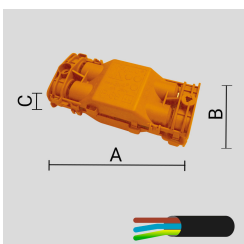

Arcluce Code **1099091X**

Code Ref.

**TECHNICAL INFORMATION**

Color	Chrome - 31
--------------	-------------

Weight	4.63 lb
---------------	---------

ZINC-COATED AND PAINTED STEEL BASE PLATE WITH ZINC-COATED STEEL STUD BOLTS. 132 MM HIGH.

Arcluce Code **1099401X-16**

Code Ref.

**TECHNICAL INFORMATION**

Color	Grey - 16
--------------	-----------

Weight	2.2 lb
---------------	--------

IP68 LINEAR JOINT - 2 WAYS - 2 POLES.

Arcluce Code **1099408X**

Code Ref.

**TECHNICAL INFORMATION**

Weight	0.07 lb
---------------	---------

JUNCTION BOX IP68 - 4 WAYS - 2/3 POLES.

Arcluce Code **1099259X**Code Ref. **O7932****TECHNICAL INFORMATION**

Weight	0.11 lb
---------------	---------