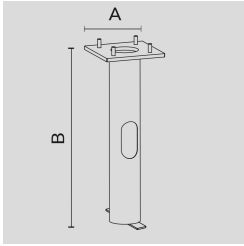

VERSIONS *(Click on below link to configure your product)*

[two-way](#)

[three-way](#)

[radial](#)

Size:

Size:

Size:

31" 1/2

31" 1/2

31" 1/2

4" 11/32

4" 11/32

4" 11/32

OPTICS

See accessories in the next page

HOT DIPPED ZINC-COATED STEEL BASEMENT FOR GROUND ANCHORING.

Arcluce Code **1099091X**

Code Ref.

**TECHNICAL INFORMATION**

Color	Chrome - 31
--------------	-------------

Weight	4.63 lb
---------------	---------

ZINC-COATED AND PAINTED STEEL BASE PLATE WITH ZINC-COATED STEEL STUD BOLTS. 132 MM HIGH.

Arcluce Code **1099401X-16**

Code Ref.

**TECHNICAL INFORMATION**

Color	Grey - 16
--------------	-----------

Weight	2.2 lb
---------------	--------

IP68 LINEAR JOINT - 2 WAYS - 2 POLES.

Arcluce Code **1099408X**