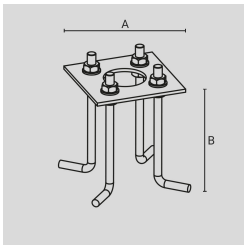

Arcluce Code **1099091X**

Code Ref.

**TECHNICAL INFORMATION**

Color	Chrome - 31
--------------	-------------

Weight	4.63 lb
---------------	---------

ZINC-COATED AND PAINTED STEEL BASE PLATE WITH ZINC-COATED STEEL STUD BOLTS. 132 MM HIGH.

Arcluce Code **1099401X-16**

Code Ref.

**TECHNICAL INFORMATION**

Color	Grey - 16
--------------	-----------

Weight	2.2 lb
---------------	--------

IP68 LINEAR JOINT - 2 WAYS - 2 POLES.

Arcluce Code **1099408X**

Code Ref.

**TECHNICAL INFORMATION**

Weight	0.07 lb
---------------	---------

JUNCTION BOX IP68 - 4 WAYS - 2/3 POLES.

Arcluce Code **1099259X**Code Ref. **O7932****TECHNICAL INFORMATION**

Weight	0.11 lb
---------------	---------